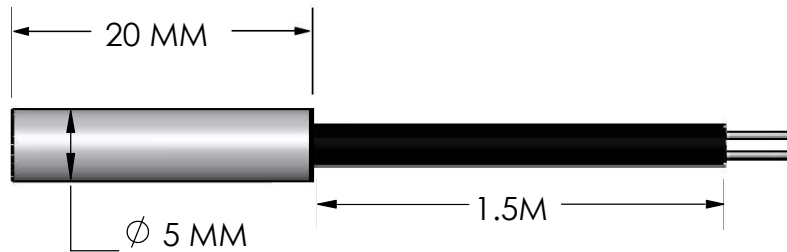

Marking Information:

NTC-5x20D-DA1

TECNOLOGIC DOUBLE INSULATED NTC
PROBE

5MM DIAMETER

20MM LONG

IP68 RATED

1.5M LONG THERMOPLASTIC LEAD

CABLE -50 +100C

DATE: 2018	DRAWN BY: JM	MATERIAL: Material <not specified>	SHEET: 1 OF 1	
			A	
DRWG NO: NTC-5x20D-DA1	TITLE: NTC-5x20D-DA1			